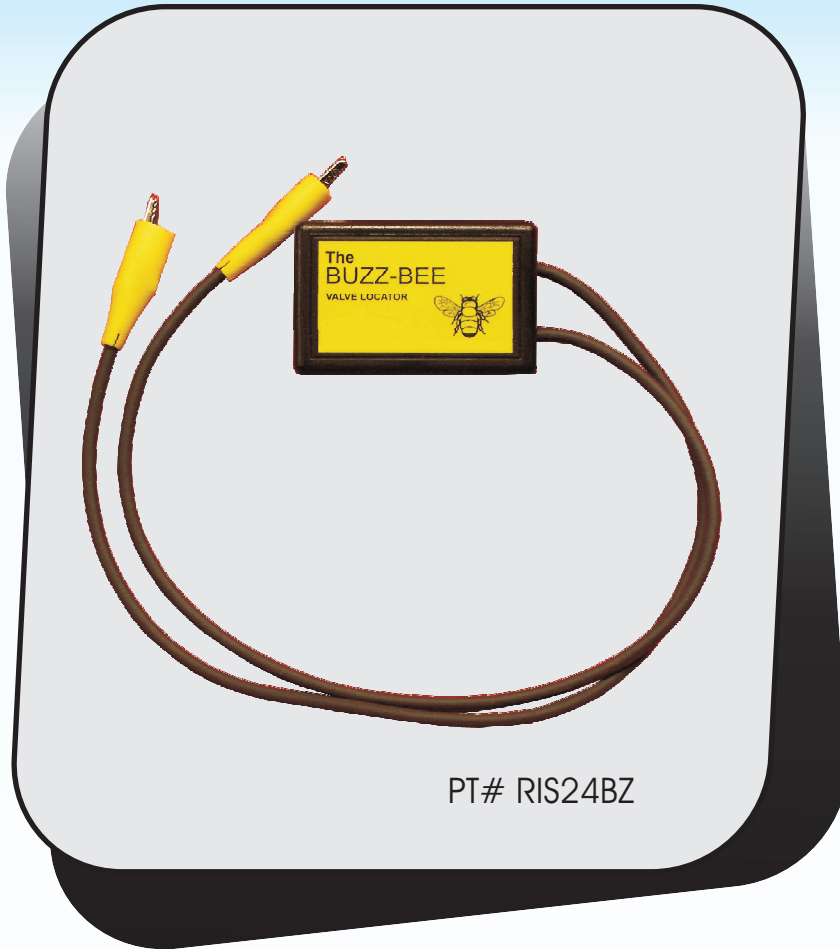

TIME SAVING PRODUCTS FROM REEDS IRRIGATION

Valve Locator / Identifier

FEATURES:

- VERY EASY TO USE
- LOUD AUDIBLE TONE
- 24 VAC 60 CYCLE INPUT
- HEAVY DUTY TEST LEADS
- SMALL ALLIGATOR CLIPS FOR HARD TO REACH AREAS
- POCKET SIZE
- SHOCK PROOF ABS HOUSING

THE BUZZ BEE

Having trouble finding your lost or buried valves? Let the Buzz-Bee show you the way! The Buzz-Bee is a new innovative product that will have you "swarming" around that lost valve in no time. This unique product will save you time and money. No need to spend a-lot of money on other locators or charge up a bundle on rental fees, let the low cost Buzz-Bee show you the way. This easy to use locator works on a very simple concept. By making and breaking the power going to the valve it creates a very loud buzz in the solenoid. This buzz is so loud that it can be heard from depths of over 8 inches deep! Take the "sting" out of finding those lost valves and get the Bzz-Bee today!